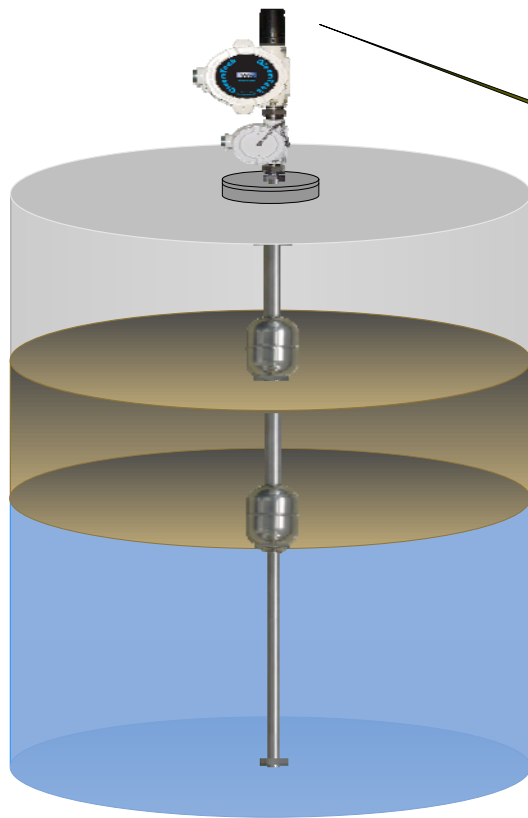

APPLICATION NOTES

WIRELESS TANK LEVEL MONITORING USING DIGITAL LEVEL TRANSMITTER TO BASE UNIT WITH ANALOG OUTPUT MODULE

Digital Level Transmitter
Product, Interface & Temp.

The Wireless Digital Level Transmitter located on the tank transmits tank levels to the Base Unit that provides a 4-20mA output representing the tank level.